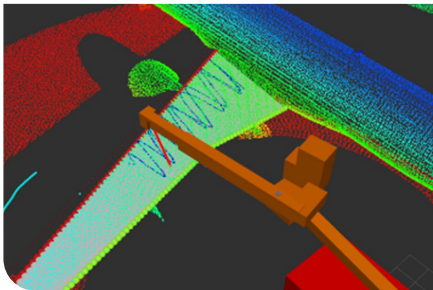

OPTIM-ICE

DE-ICING ASSISTANCE SYSTEM

MAJOR ADVANTAGES

- » Minimize risk of collisions with aircraft surfaces
- » Easier training regime – operational faster
- » Efficient use of deicing fluids
- » Reduces operator workload
- » Possible retrofitting to newer existing units
- » Assist even experienced users in deicing

Safety and efficiency are the highest priorities of all deicing operations. OPTIM-ICE delivers on both of these priorities. Vestergaard Company is proud to release the first version of our operator-assist deicing system. This release is the first version only for narrowbody wing and stabiliser surfaces and in the coming years, the software will be upgraded with increasingly more automation.

Using LIDAR radars OPTIM-ICE initiates a job by scanning the aircraft in one quick

pass. The software immediately recognizes the aircraft surface and selects the appropriate deicing patterns. The software then takes over and assists the operator by moving the nozzle in pre-selected patterns across the wing and stabilizer.

The radars ensure that the nozzle or telescope cannot touch the aircraft surfaces. A software will slow down the approach and stop it completely at designated distance (typically 1 meter).

The operator is still in control, and it is his or her judgment whether the surfaces are clean, but OPTIM-ICE performs the operation semi-automatically. Training can be reduced as the software assists the operator.