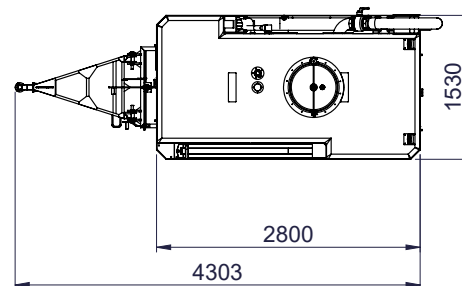

For questions and requests for further information please contact:

Vestergaard Company A/S

Skullejerg 31 • Gevinge
DK-4000 Roskilde • Denmark
Tel: +45 4642 2222
sales@vestergaardcompany.com
www.vestergaardcompany.com

Vestergaard Company Inc.

1903 W. Rte. 120
McHenry, IL 60051 • USA
Tel: +1 815 759-9102
Toll free: +1 888 759-9118
usa@vestergaardcompany.com

Vestergaard Company SASU

Bâtiment 3450 A, 4, Rue du Té
93290 Tremblay-en-France • France
Tel.: +33 1 30 34 55 87
france@vestergaardcompany.com

Vestergaard Company Ltd.

Pinthong Industrial Estate
789/50 Moo 1, Nongkham
Chonburi 20230 • Thailand
Tel: +66 (0) 38 348 630
asia@vestergaardcompany.com

Caution: Specifications and measurements are advisory only, and will vary. Please request exact data.