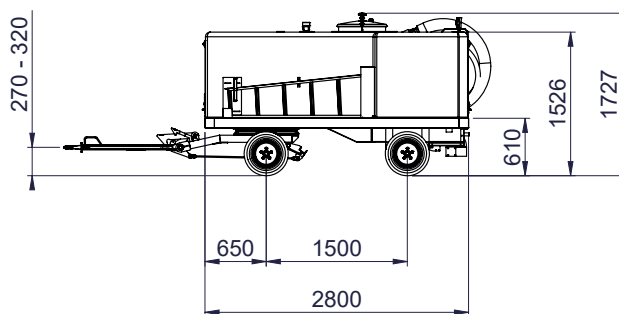

For questions and requests for further information please contact:

Vestergaard Company A/S

Skullejerg 31 • Gevinge
DK-4000 Roskilde • Denmark
Tel: +45 4642 2222
sales@vestergaardcompany.com
www.vestergaardcompany.com

Vestergaard Company Inc.

1903 W. Rte. 120
McHenry, IL 60051 • USA
Tel: +1 815 759-9102
Toll free: +1 888 759-9118
usa@vestergaardcompany.com

Vestergaard Company SASU

Bâtiment 3450 A, 4, Rue du Té
93290 Tremblay-en-France • France
Tel.: +33 1 30 34 55 87
france@vestergaardcompany.com

Vestergaard Company Ltd.

Pinthong Industrial Estate
789/50 Moo 1, Nongkham
Chonburi 20230 • Thailand
Tel: +66 (0) 38 348 630
asia@vestergaardcompany.com

Caution: Specifications and measurements are advisory only, and will vary. Please request exact data.