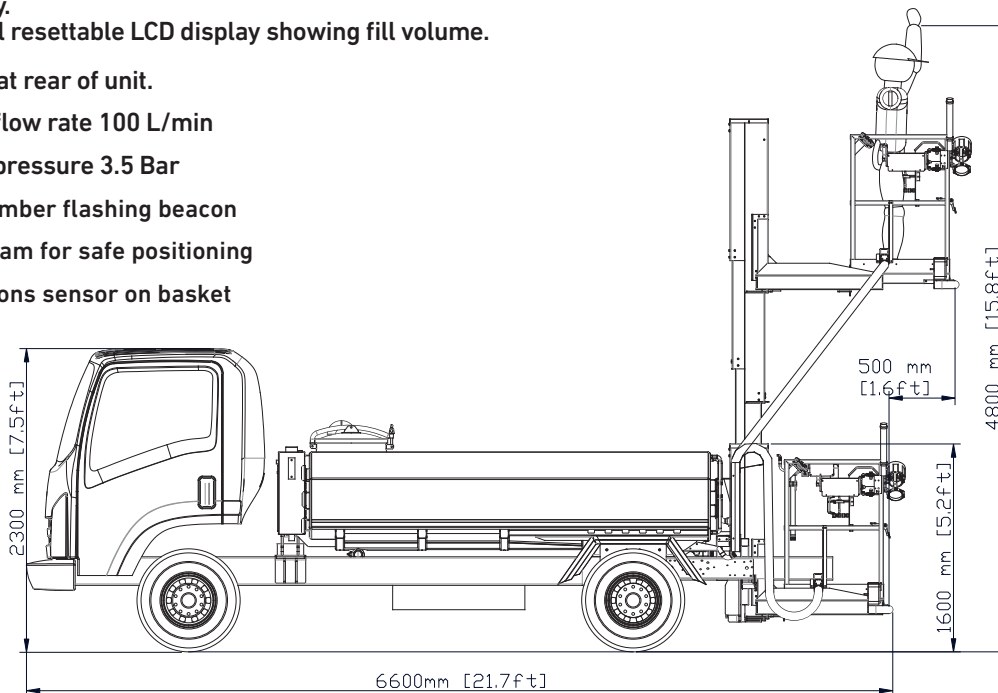

## TECHNICAL SPECIFICATIONS

- Total tank capacity 3700 liter
- Stainless steel (AISI 316) tanks with 5 year warranty
  - 500 mm manhole stainless steel (AISI 316) with snap-lock.
- Special tank designed to avoid bacterial growth
- All components, hoses, connections, etc. in food grade quality.
- Large elevating working platform: Maximum working height of platform floor approx. 4.8 meter
  - Horizontal extension up to 0.5 meter (optional)
  - Platform and complete lift assembly made of stainless steel
  - Able to service potable water systems on all type aircrafts.
- Installed on standard truck chassis: PTO on gearbox
  - Automatic speed-up function when in operation
  - Manual or automatic transmission.
- Simple operation with minimal training needed
- All components easily accessible for service and maintenance
- All components protected against corrosion
- Operators panel at platform accessible from ground and from inside platform respectively.
  - Optional resettable LCD display showing fill volume.
- Work light at rear of unit.
- Maximum flow rate 100 L/min
- Maximum pressure 3.5 Bar
- Standard amber flashing beacon
- Up-light beam for safe positioning
- Anti-collisions sensor on basket